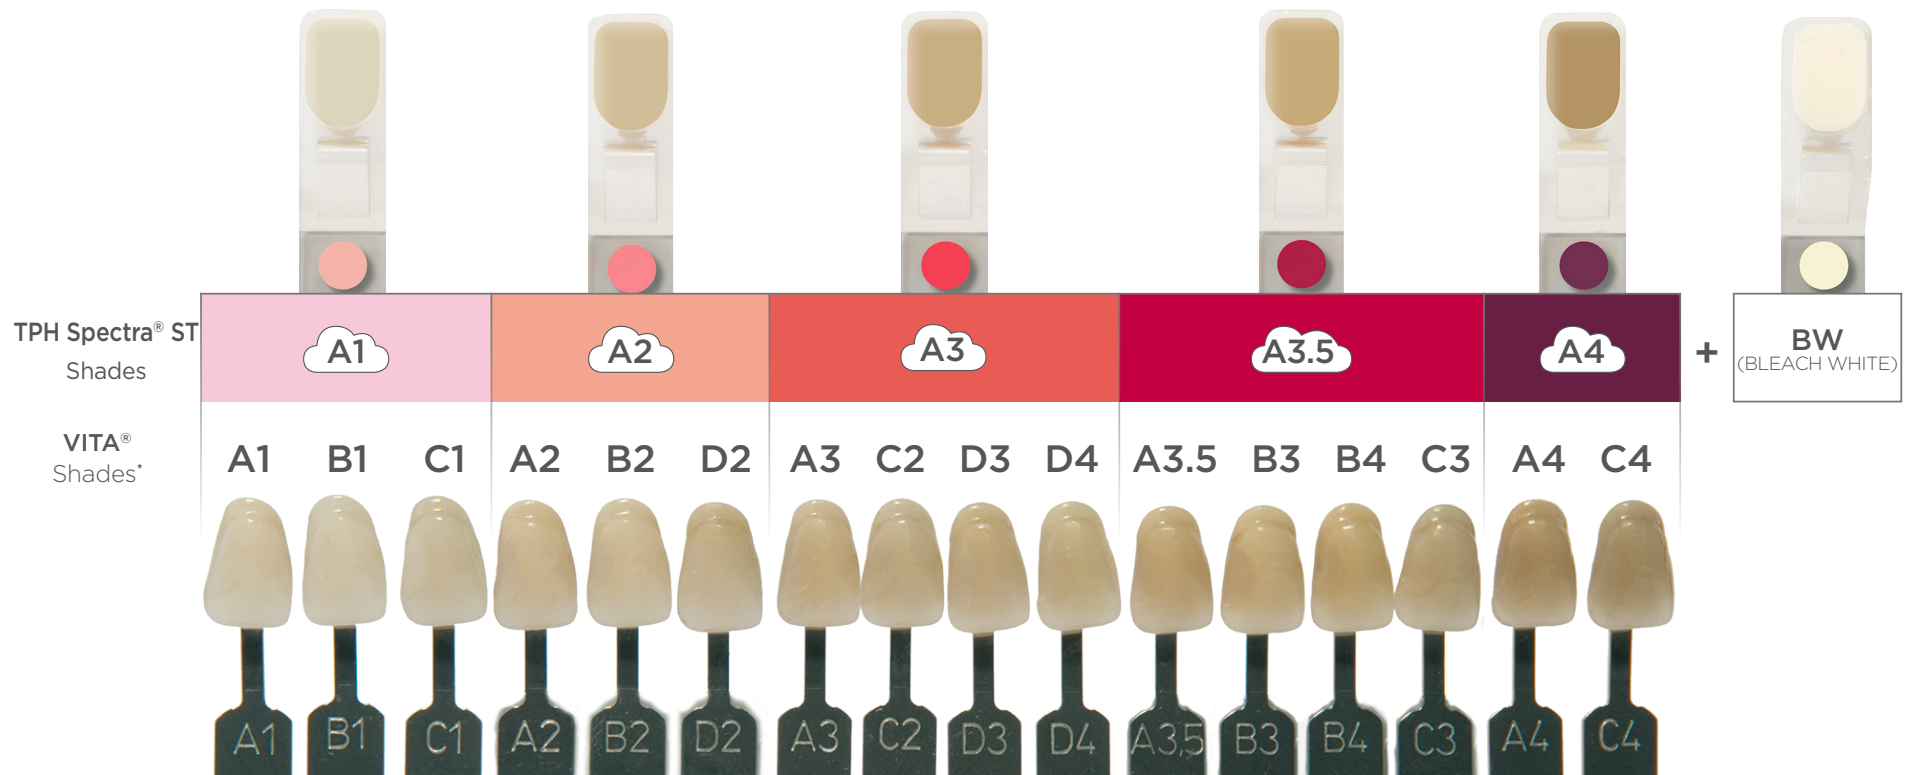

# CONVERSION CHART

## TPH Spectra® ST

### Universal Composite Restorative

Thanks to a distinct chameleon effect, TPH Spectra® ST Composite provides full coverage of the 16-Shade VITA®\* range using just 5 shades.

\*VITA is not a registered trademark of Dentsply Sirona